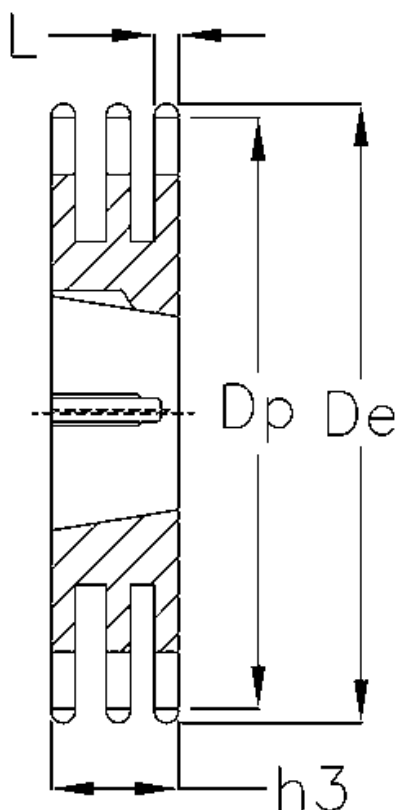

Data Sheet

Article number: 616033007015

Description: Taperbored sprocket 12 B-3 Z=15 triplex
for bushing 3020

Measures

Bush = 1615
C = 2
Chain = -
Chain size = 3/4" x 7/16"
De = 99.8
Dp = 91.63
H = 49.8
h3 = 49.8

Material = Stål
Number of teeth = 15